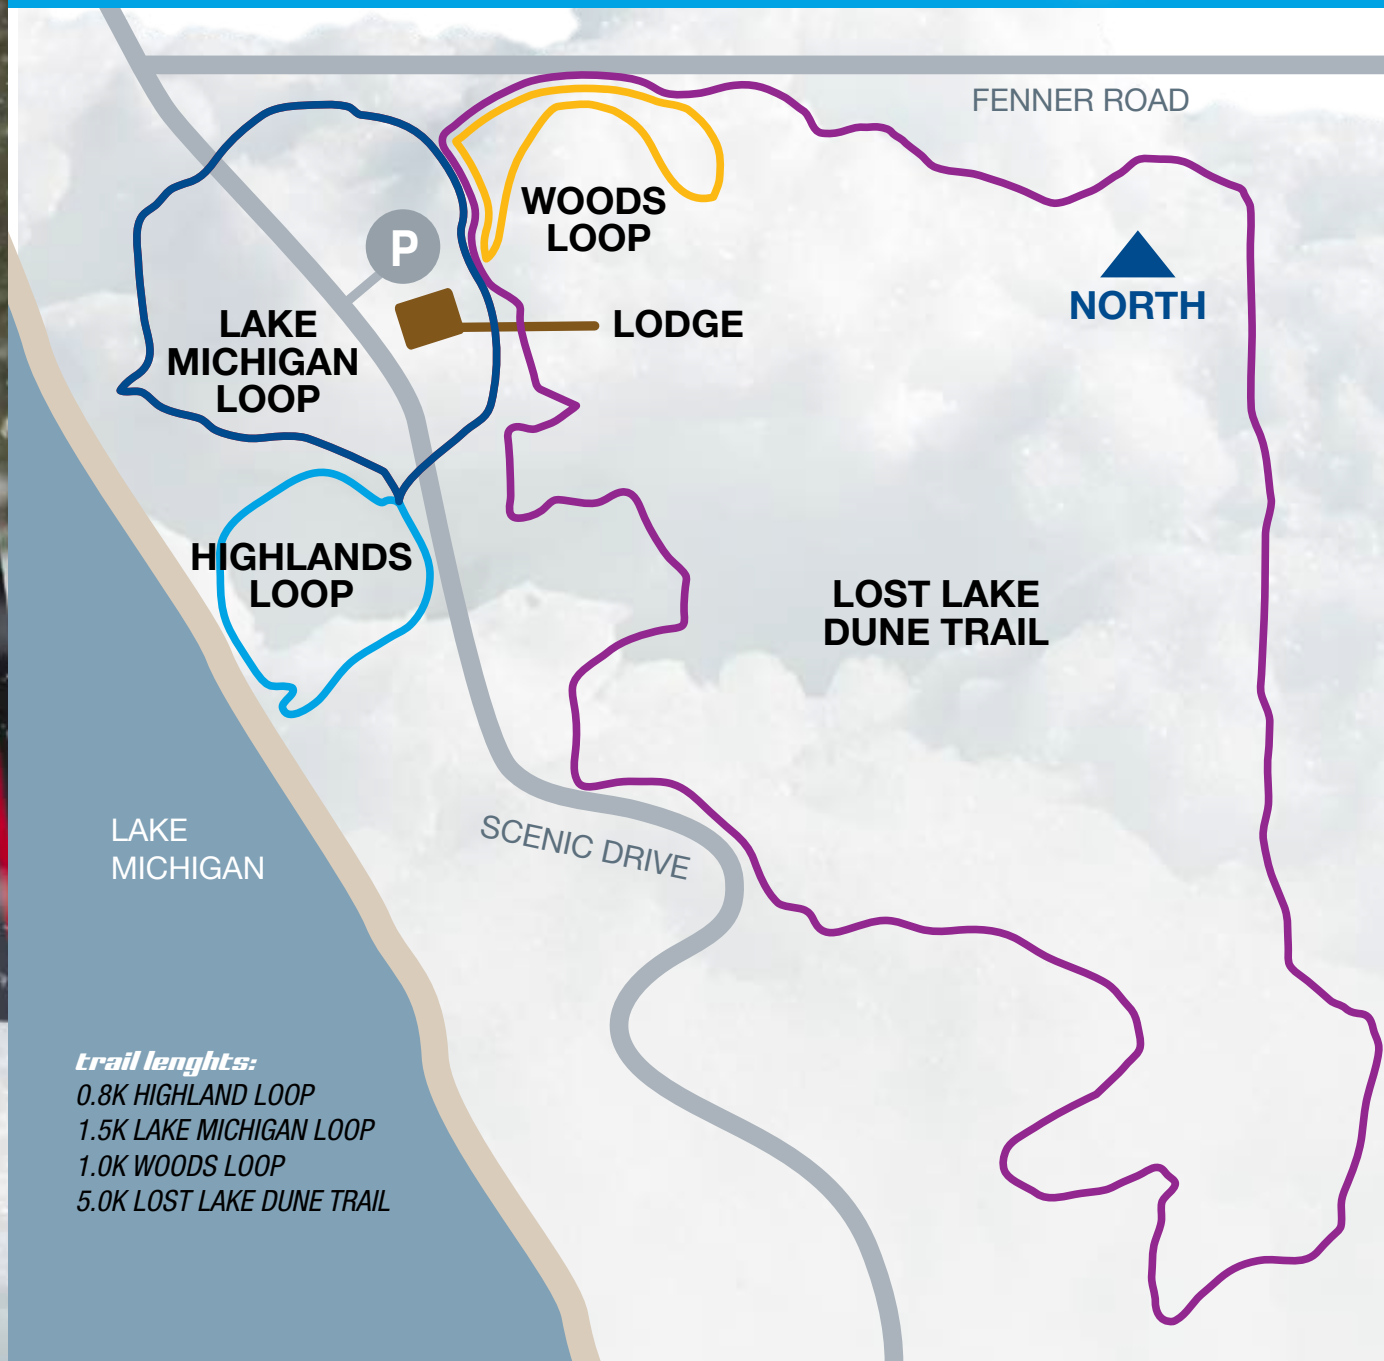

# trail maps

## xc ski - skate - luge

Speed down the 850' luge run,  
ski miles of lighted and groomed cross-country trails  
or skate on our outdoor rinks.

Muskegon, Michigan

# snowshoe trail map

- trail lengths:**
- 0.8K HIGHLAND LOOP
  - 1.5K LAKE MICHIGAN LOOP
  - 1.0K WOODS LOOP
  - 5.0K LOST LAKE DUNE TRAIL