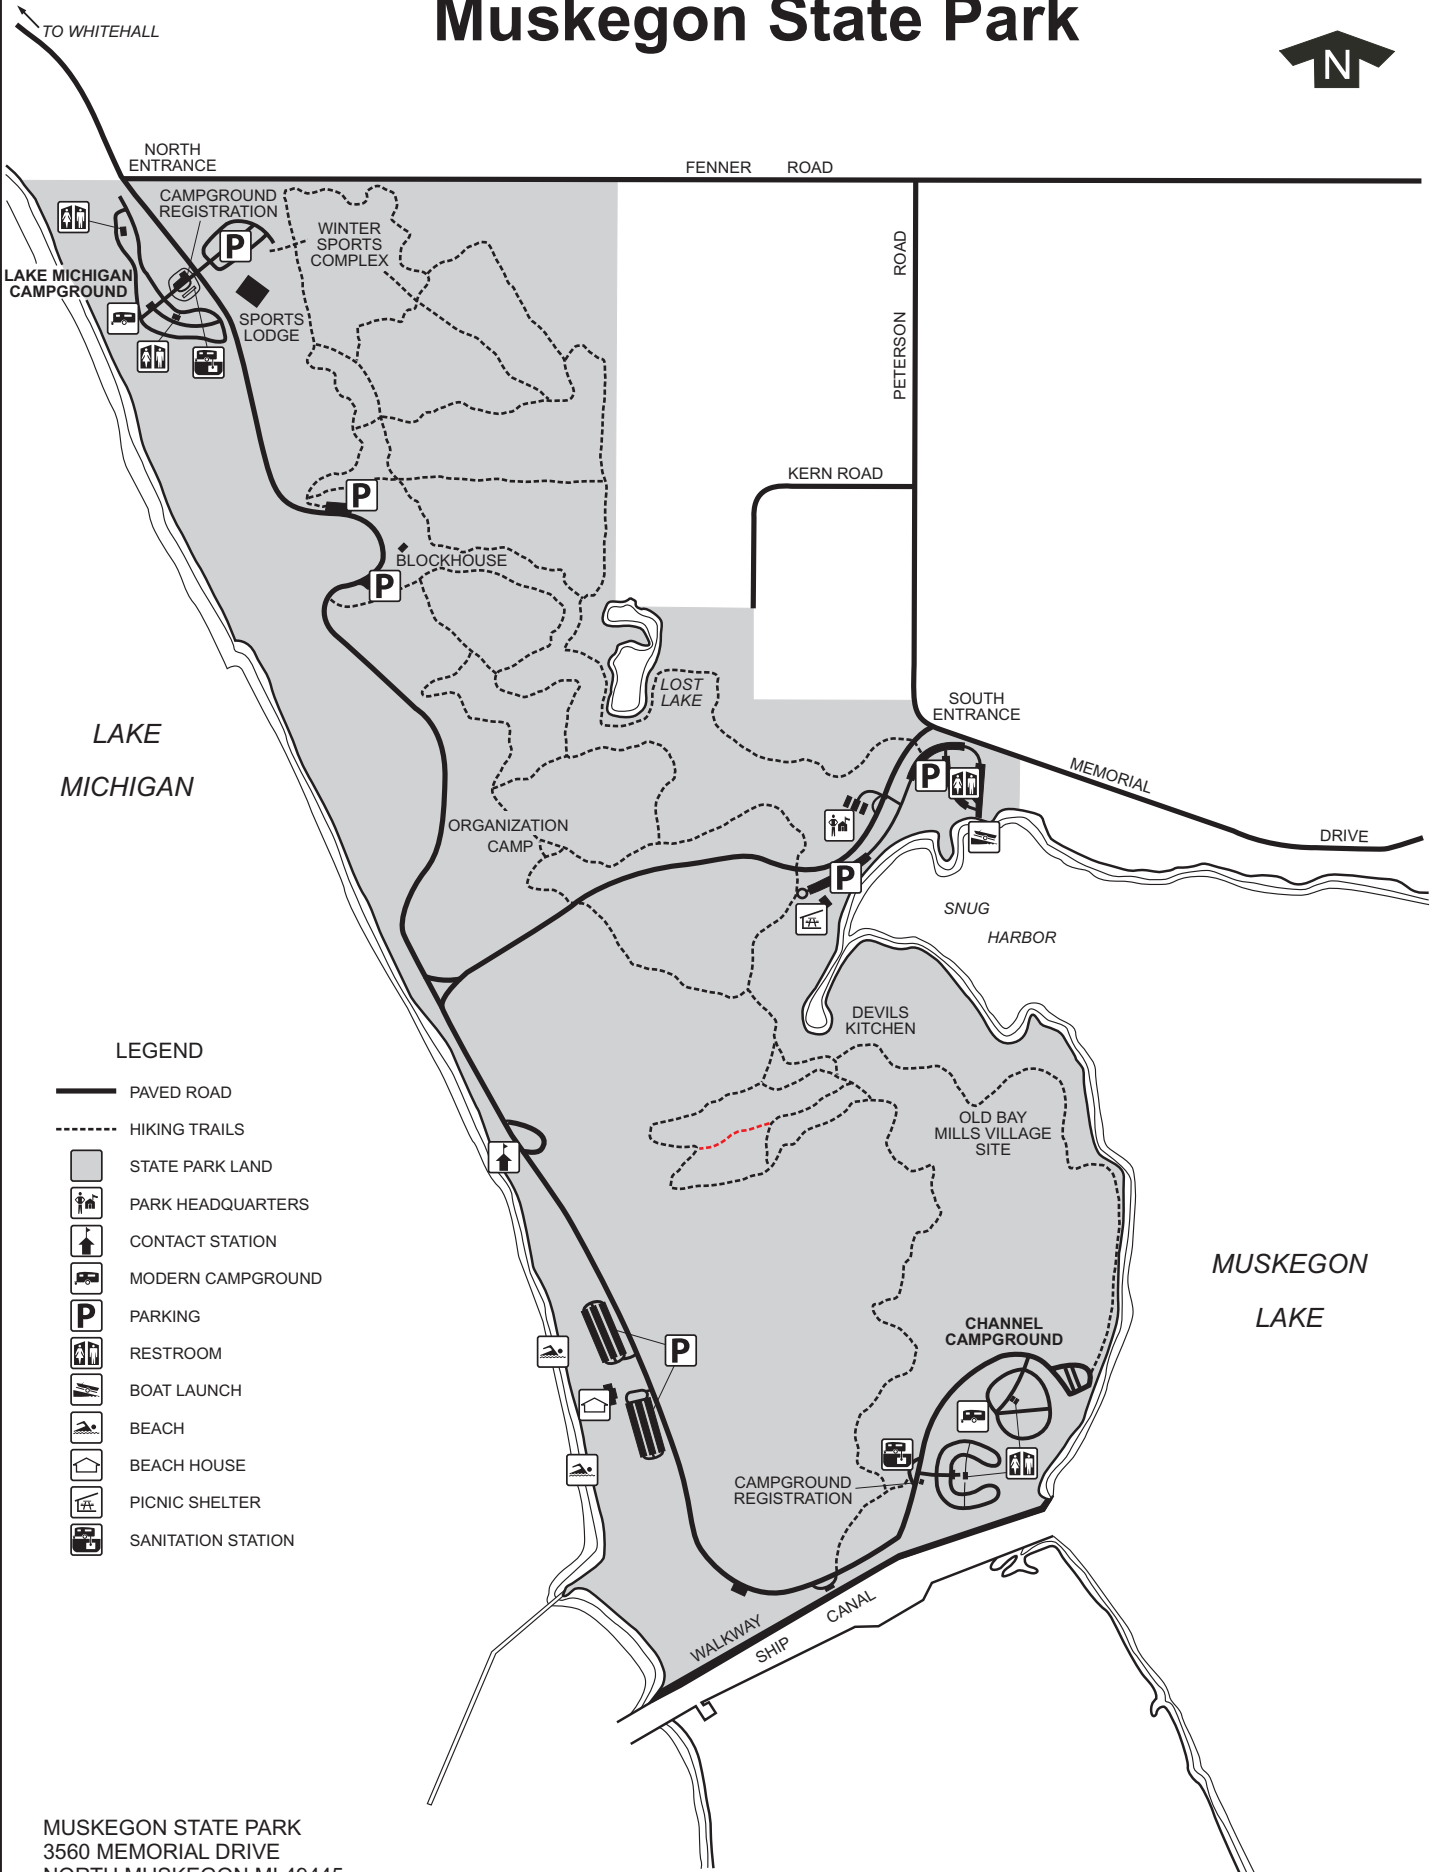

Muskegon State Park

MUSKEGON STATE PARK
 3560 MEMORIAL DRIVE
 NORTH MUSKEGON MI 49445
 Phone: (231) 744-3480